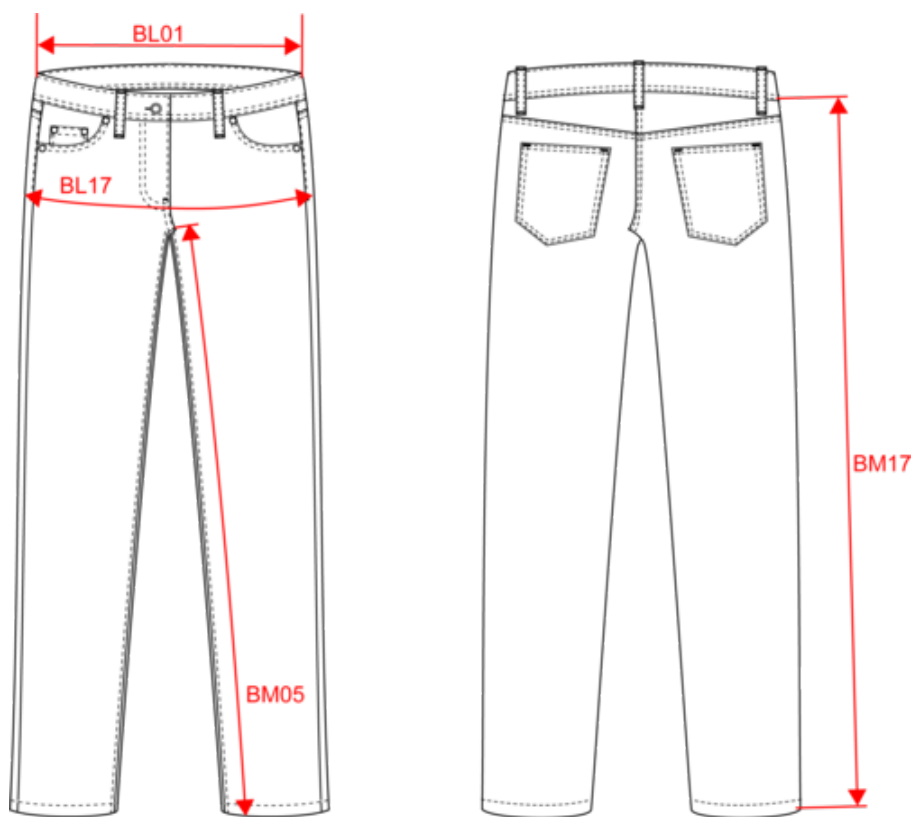

KARIBAN

K759

Ladies basic jeans

- Cotton denim.
- Mid-rise waist.
- Raw appearance.

99% cotton denim/1% elastane. 11.50 oz. Modern fit. Zip fastening with one metal button. 2 front pockets, 1 ticket pocket and 2 back pockets. Waistband with loops. This product has been specially treated and appears intentionally aged. This artisan process may result in colour variations between products which make each item unique. No brand label, only a size tag for easy decoration access.

8 UK (34 FR) 10 UK (36 FR) 12 UK (38 FR) 14 UK (40 FR)
16 UK (42 FR) 18 UK (44 FR) 20 UK (46 FR) 22 UK (48 FR)

 390 g/m²

More information

Logistic

Country of origin

PK - Pakistan

Customs code

62046231

Also available in version

K742

Blue Rinse

KARIBAN

K759

Ladies basic jeans

Dimensions (cm)

Measurements in cm	34 FR	36 FR	38 FR	40 FR	42 FR	44 FR	46 FR	48 FR
BL01 - 1/2 waist width (buttoned up and front band over back band)	33.50	35.50	37.50	39.50	41.50	43.50	45.50	47.50
BL17 - 1/2 hip width (measured parallel to waistband)	42.00	44.00	46.00	48.00	50.00	52.00	54.00	56.00
BM05 - Inseam length	78.00	78.00	78.00	78.00	78.00	78.00	78.00	78.00
BM17 - Side length (waistband excluded)	98.00	98.50	99.00	99.50	100.00	100.50	101.00	101.50

Taille fabricant	Pays-Bas	Italie	Portugal	Espagne	Royaume-Uni	Allemagne
32 FR	30 NL	36 IT	32 PT	32 ES	6 UK	30 DE
34 FR	32 NL	38 IT	34 PT	34 ES	8 UK	32 DE
36 FR	34 NL	40 IT	36 PT	36 ES	10 UK	34 DE
38 FR	36 NL	42 IT	38 PT	38 ES	12 UK	36 DE
40 FR	38 NL	44 IT	40 PT	40 ES	14 UK	38 DE
42 FR	40 NL	46 IT	42 PT	42 ES	16 UK	40 DE
44 FR	42 NL	48 IT	44 PT	44 ES	18 UK	42 DE
46 FR	44 NL	50 IT	46 PT	46 ES	20 UK	44 DE
48 FR	46 NL	52 IT	48 PT	48 ES	22 UK	46 DE
50 FR	48 NL	54 IT	50 PT	50 ES	24 UK	48 DE